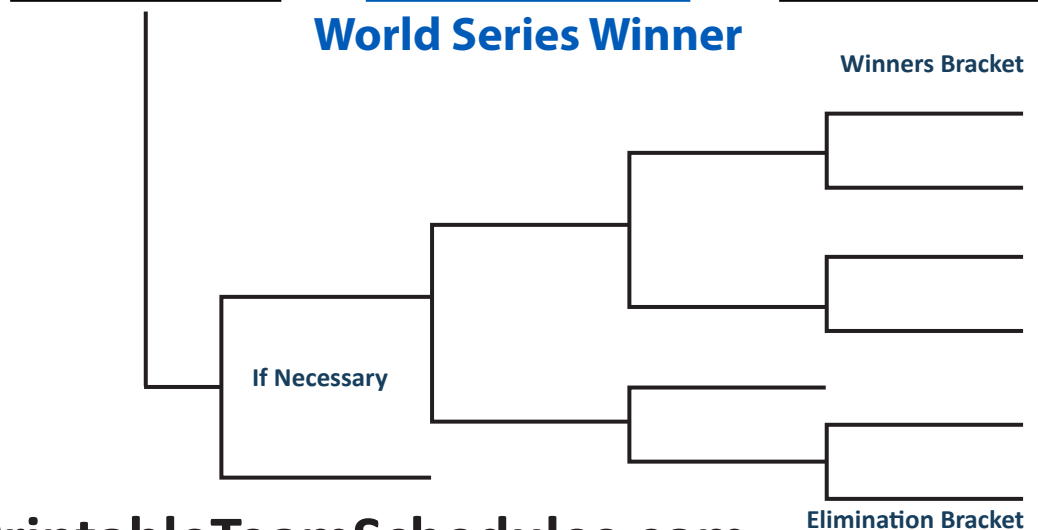

REGIONALS
Double Elimination

SUPER REGIONALS
Best of 3

2018 COLLEGE BASEBALL WORLD SERIES BRACKET

SUPER REGIONALS
Best of 3

REGIONALS
Double Elimination

1	
4	
2	
3	
1	
4	
2	
3	
1	
4	
2	
3	
1	
4	
2	
3	
1	
4	
2	
3	
1	
4	
2	
3	
1	
4	
2	
3	

Winners Bracket

COLLEGE WORLD SERIES FIRST ROUND
Double Elimination
June 16-22

COLLEGE WORLD SERIES FINAL
Best of 3
June 26-28

Elimination Bracket

--	--	--

World Series Winner

Winners Bracket

If Necessary

Elimination Bracket

1	
4	
2	
3	
1	
4	
2	
3	
1	
4	
2	
3	
1	
4	
2	
3	
1	
4	
2	
3	
1	
4	
2	
3	
1	
4	
2	
3	