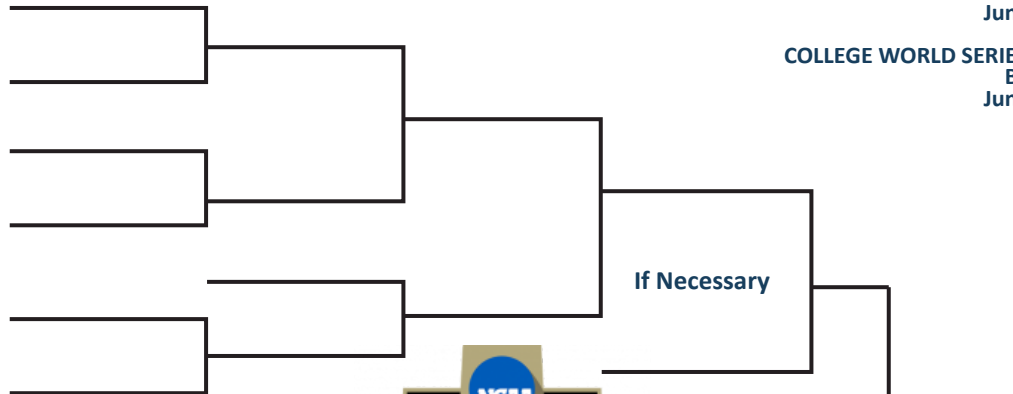

REGIONALS
Double Elimination

SUPER REGIONALS
Best of 3

2018 COLLEGE BASEBALL WORLD SERIES BRACKET

SUPER REGIONALS
Best of 3

REGIONALS
Double Elimination

1	
4	
2	
3	
1	
4	
2	
3	
1	
4	
2	
3	
1	
4	
2	
3	
1	
4	
2	
3	
1	
4	
2	
3	
1	
4	
2	
3	

Winners Bracket

COLLEGE WORLD SERIES FIRST ROUND
Double Elimination
June 16-22

COLLEGE WORLD SERIES FINAL
Best of 3
June 26-28

Elimination Bracket

--	--	--

World Series Winner

Winners Bracket

If Necessary