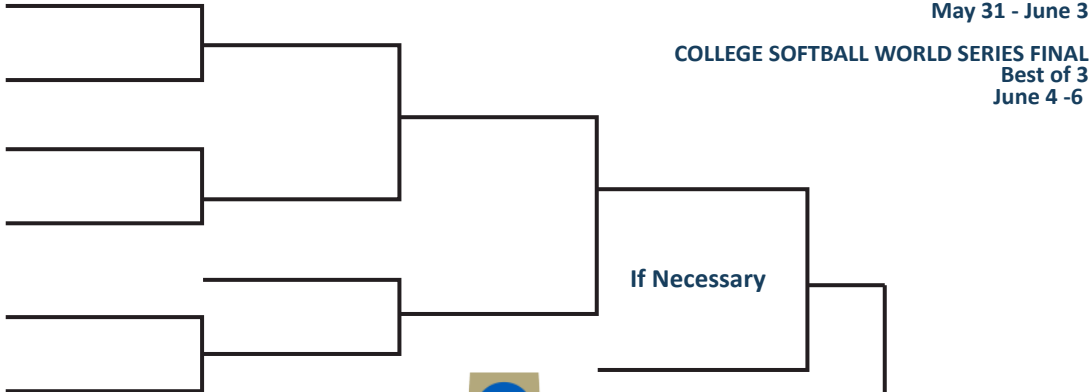

REGIONALS
Double Elimination

SUPER REGIONALS
Best of 3

2018 COLLEGE SOFTBALL WORLD SERIES BRACKET

SUPER REGIONALS
Best of 3

REGIONALS
Double Elimination

1	
4	
2	[]
3	
1	[]
4	
2	[]
3	
1	[]
4	
2	[]
3	
1	[]
4	
2	[]
3	
1	[]
4	
2	[]
3	
1	[]
4	
2	[]
3	
1	[]
4	
2	[]
3	
1	[]
4	
2	[]
3	

Winners Bracket

COLLEGE SOFTBALL WORLD SERIES FIRST ROUND
Double Elimination
May 31 - June 3

COLLEGE SOFTBALL WORLD SERIES FINAL
Best of 3
June 4 - 6

Elimination Bracket

[]	[]	[]
-----	-----	-----

Women's Softball World Series Winner