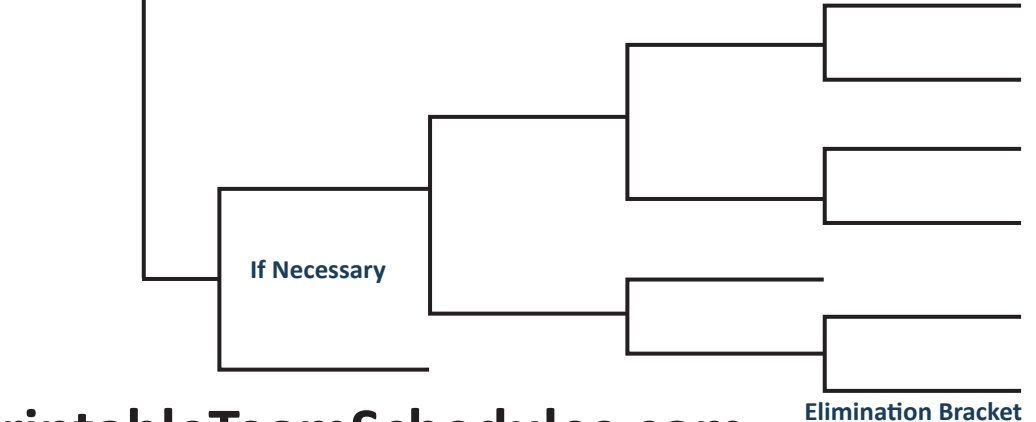

REGIONALS
Double Elimination

SUPER REGIONALS
Best of 3

2018 COLLEGE SOFTBALL WORLD SERIES BRACKET

SUPER REGIONALS
Best of 3

REGIONALS
Double Elimination

1	
4	
2	[]
3	
1	[]
4	
2	[]
3	
1	[]
4	
2	[]
3	
1	[]
4	
2	[]
3	
1	[]
4	
2	[]
3	
1	[]
4	
2	[]
3	
1	[]
4	
2	[]
3	
1	[]
4	
2	[]
3	

Winners Bracket

COLLEGE SOFTBALL WORLD SERIES FIRST ROUND
Double Elimination
May 31 - June 3

COLLEGE SOFTBALL WORLD SERIES FINAL
Best of 3
June 4 - 6

Elimination Bracket

[]	[]	[]
-----	-----	-----

Women's Softball World Series Winner

Winners Bracket

If Necessary

Elimination Bracket

1	
4	
2	[]
3	
1	[]
4	
2	[]
3	
1	[]
4	
2	[]
3	
1	[]
4	
2	[]
3	
1	[]
4	
2	[]
3	
1	[]
4	
2	[]
3	
1	[]
4	
2	[]
3	